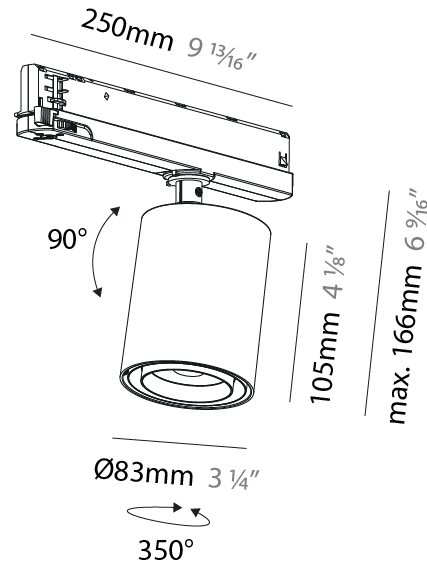

OPTICAL

Reflector°: Adjustable 14 - 44
Adjustability: Rotational 360°; Tilt 90° (±45°)

RATINGS AND CERTIFICATIONS

Certified By: Certified for North American Standards
IP rating: IP20

CENTRIQ IN FLEX TRACK